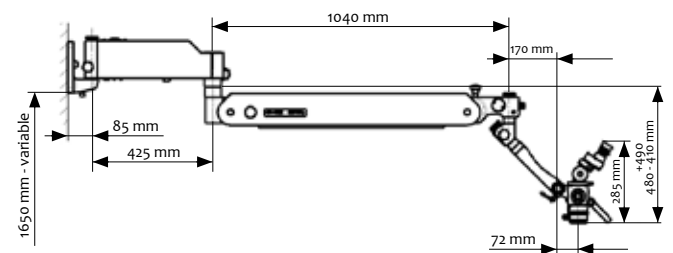

Wall mounting