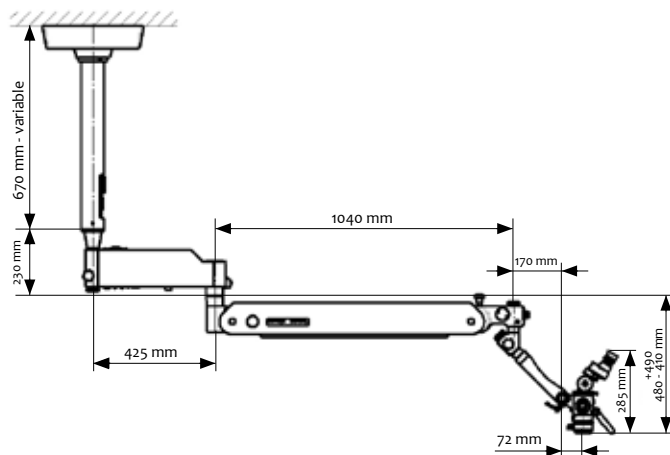

Technical Data

Kaps 900

Magnification	5-step apochromatic magnification changer
Binocular tube	0-210° inclinable binocular tube f = 182 mm
Eyepiece	Wide field eyepiece 12.5 x V; 10 x V
Objective	Objective f = 250 mm with fine focusing Kaps-Variflex-100 f = 220 mm - 320 mm (continuously)
Illumination	Integrated LED illumination

Ceiling mounting