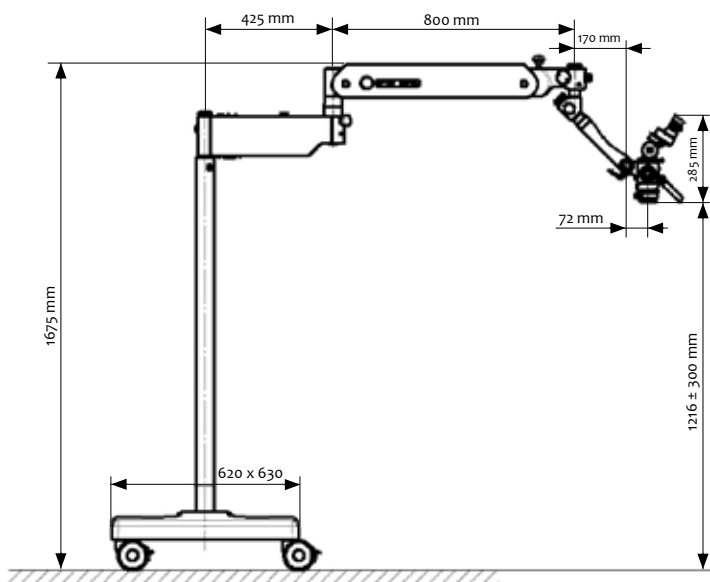

Mobile Stand